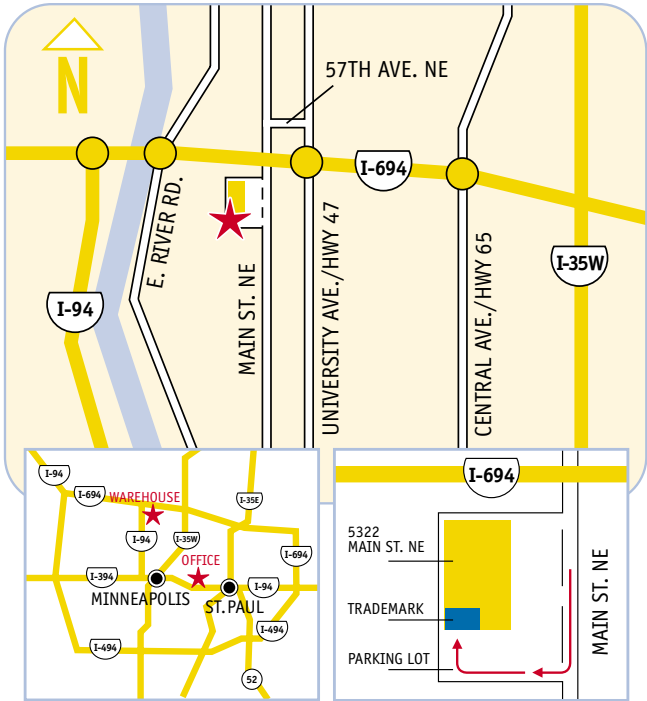

Twin Cities Warehouse
5322 Main Street
Fridley, MN 55421

WAREHOUSE DIRECTIONS

Twin Cities Area

Trademark Building Detail

From Minneapolis

West on 94 and east on 694
North on University Ave.
West on 57th Ave. NE
South on Main St. NE

From St. Paul

North on 35E and west on 694
North on University Ave.
West on 57th Ave. NE
South on Main St. NE